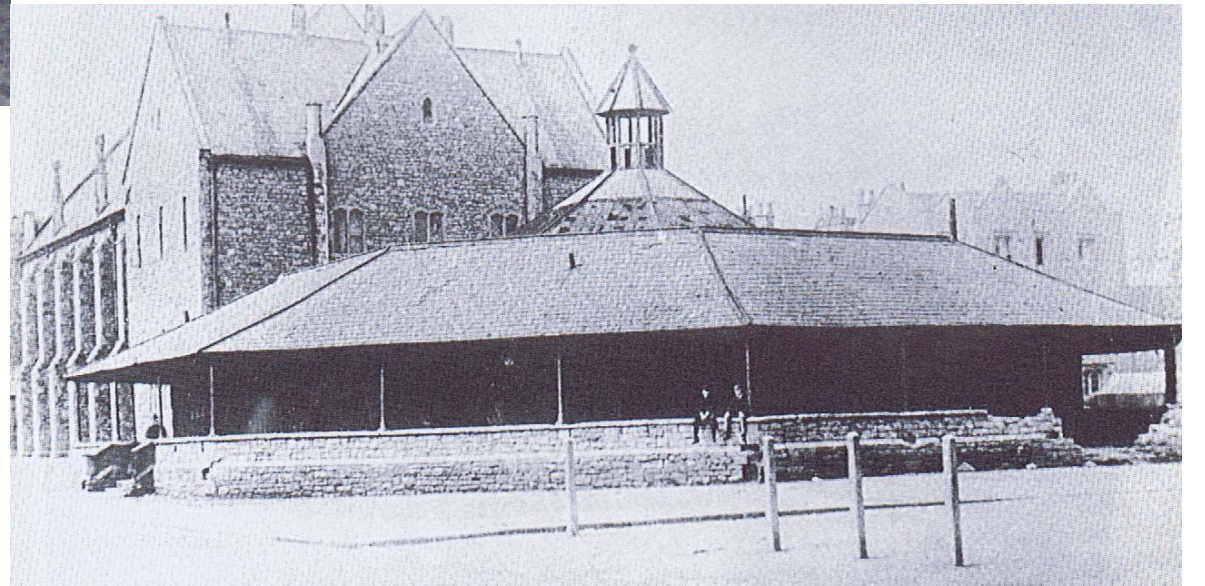

We want to recapture the pioneering spirit and character that created “New Swindon” to inspire our town today.

Edward Snell's watercolour of New Swindon (1849)

I.K Brunel

Daniel Gooch

Where did it all start?